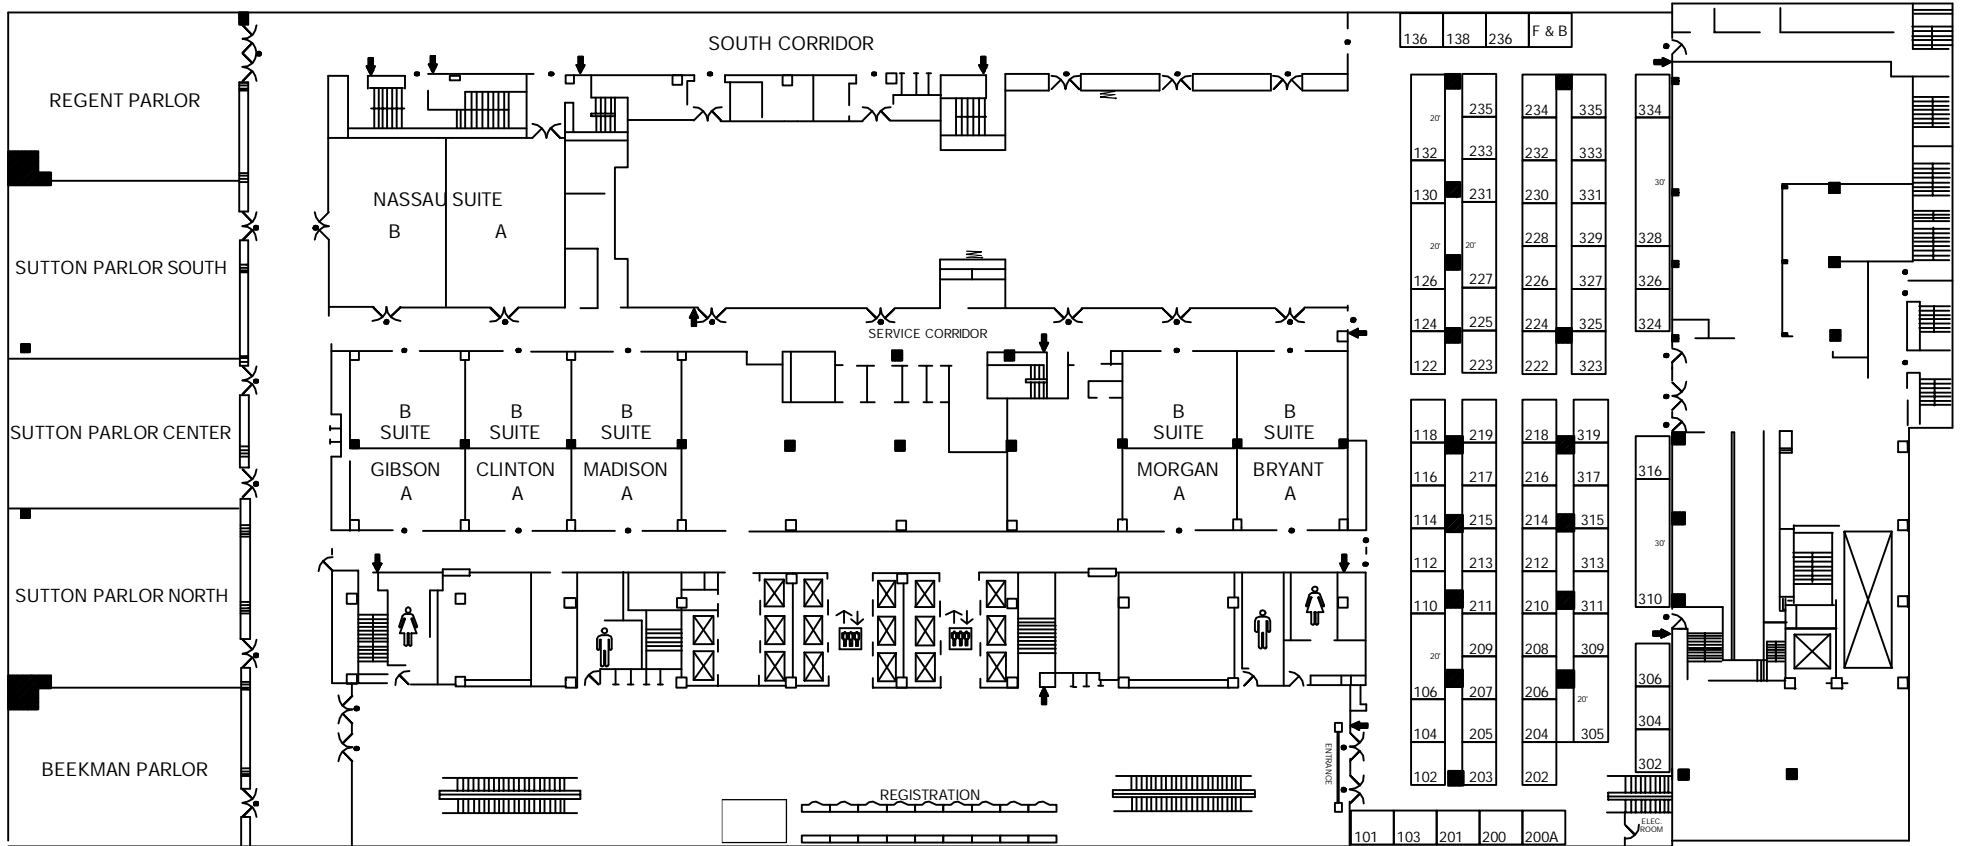

HILTON NEW YORK - SECOND FLOOR

Inventory as of 02/01/2010

Dimension	Size	Qty	SqFt
8'x10'	80	68	5,440
8'x20'	160	5	800
8'x30'	240	2	480
Totals:		75	6,720

8th ANNUAL HR NY WEEK
 April 13 - 14, 2010
 NEW YORK HILTON
 LEVEL 2